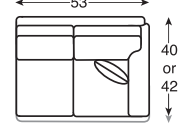

8009 | RAF Sofa  
overall: w 76 d 40, 42 h  
35.5 inside: w 69 d 22, 25 h  
15.5 seat: 20 arm: 23.75

8011 | RAF Corner Sofa  
overall: w 91, 94 d 40, 42 h  
35.5 inside: w 84, 87 d 22, 25 h  
15.5 seat: 20 arm: 23.75

# 1 SELECT YOUR FRAME (MEASUREMENTS):

(continued)

**8012 | Armless Sofa**  
 overall: w 69 d 40, 42 h 35.5  
 inside: w 69 d 22, 25 h 15.5  
 seat: 20 arm: 23.75

**8015 | Armless Love Seat**  
 overall: w 46 d 40, 42 h 35.5  
 inside: w 46 d 22, 25 h 15.5  
 seat: 20 arm: 23.75

**8018 | Corner Chair**  
 overall: w 40, 42 d 40, 42 h 35.5  
 inside: w 22 d 22, 25 h 15.5  
 seat: 20

**8013 | LAF Love Seat**  
 overall: w 53 d 40, 42 h 35.5  
 inside: w 46 d 22, 25 h 15.5  
 seat: 20 arm: 23.75

**8014 | RAF Love Seat**  
 overall: w 53 d 40, 42 h 35.5  
 inside: w 46 d 22, 25 h 15.5  
 seat: 20 arm: 23.75

**8019 | Armless Wedge**  
 overall: w 70, 74 d 40, 42 h 35.5  
 inside: d 22, 25 h 15.5  
 seat: 20