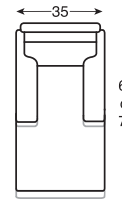

**8018 | Corner Chair**  
 overall: w 40, 42 d 40, 42 h 35.5  
 inside: w 22 d 22, 25 h 15.5  
 seat: 20

**8013 | LAF Love Seat**  
 overall: w 53 d 40, 42 h 35.5  
 inside: w 46 d 22, 25 h 15.5  
 seat: 20 arm: 23.75

**8014 | RAF Love Seat**  
 overall: w 53 d 40, 42 h 35.5  
 inside: w 46 d 22, 25 h 15.5  
 seat: 20 arm: 23.75

**8019 | Armless Wedge**  
 overall: w 70, 74 d 40, 42 h 35.5  
 inside: d 22, 25 h 15.5  
 seat: 20

**8016 | LAF Chaise**  
 overall: w 30 d 68, 71 h 35.5  
 inside: w 23 d 50, 53 h 35.5  
 seat: 20 arm: 23.75  
 arm length based on depth:  
 depth: 68: arm length 40  
 depth: 71: arm length 42  
 T-Cushion only

**8017 | RAF Chaise**  
 overall: w 30 d 68, 71 h 35.5  
 inside: w 23 d 50, 53 h 35.5  
 seat: 20 arm: 23.75  
 arm length based on depth:  
 depth: 68: arm length 40  
 depth: 71: arm length 42  
 T-Cushion only