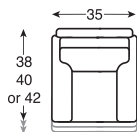

8006 | Chair
overall: w 35 d 38, 40, 42 h
35.5 inside: w 22 d 19, 22, 25 h
15.5 seat: 20 arm: 23.75