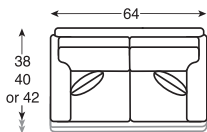

## PROFILES CUSTOMIZATION CHECKLIST

Schematics scale: 1/4 inch = 12 Inches

### 1 SELECT YOUR FRAME (MEASUREMENTS):

All PROFILES frames, except the Sectionals and Chaises, are available as 38", 40", or 42" depths. Sectional frames are available as 40" or 42" depths and Chaise frames are available as 68" or 71" depths. Sectional Corner Sofas are available as 91" or 94" widths. Wedge armless sofas are available as 70" or 74" widths. Keep in mind that certain arm choices may change the width of the piece you are creating. Width varies based on arm selection. Please refer to the PROFILES price list for a Variable Width Chart by Arm.

ALL FRAMES AVAILABLE BY THE INCH.

8001 | Sofa  
overall: w 88 d 38, 40, 42 h  
35.5 inside: w 74 d 19, 22, 25 h  
15.5 seat: 20 arm: 23.75

8002 | Sofa  
overall: w 82 d 38, 40, 42 h  
35.5 inside: w 68 d 19, 22, 25 h  
15.5 seat: 20 arm: 23.75

8003 | Apartment Sofa overall:  
w 76 d 38, 40, 42 h 35.5 inside:  
w 62 d 19, 22, 25 h 15.5 seat:  
20 arm: 23.75

8005 | Love Seat  
overall: w 58 d 38, 40, 42 h  
35.5 inside: w 44 d 19, 22, 25 h  
15.5 seat: 20 arm: 23.75