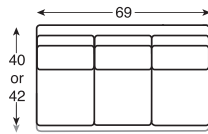

1 SELECT YOUR FRAME (MEASUREMENTS):

(continued)

8012 | Armless Sofa
overall: w 69 d 40, 42 h 35.5
inside: w 69 d 22, 25 h 15.5
seat: 20 arm: 23.75