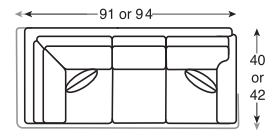

8006SW | Swivel Chair  
overall: w 35 d 38, 40, 42 h  
35.5 inside: w 22 d 19, 22, 25 h  
15.5 seat: 20 arm: 23.75

8006SG | Swivel Glider overall:  
w 35 d 38, 40, 42 h 35.5 inside:  
w 22 d 19, 22, 25 h 15.5 seat:  
20 arm: 23.75

8007 | Ottoman  
overall: w 28.5 d 20.5 h  
19

8008 | LAF Sofa  
overall: w 76 d 40, 42 h  
35.5 inside: w 69 d 22, 25 h  
15.5 seat: 20 arm: 23.75

8010 | LAF Corner Sofa  
overall: w 91, 94 d 40, 42 h  
35.5 inside: w 84, 87 d 22, 25 h  
15.5 seat: 20 arm: 23.75

8009 | RAF Sofa  
overall: w 76 d 40, 42 h  
35.5 inside: w 69 d 22, 25 h  
15.5 seat: 20 arm: 23.75

8011 | RAF Corner Sofa  
overall: w 91, 94 d 40, 42 h  
35.5 inside: w 84, 87 d 22, 25 h  
15.5 seat: 20 arm: 23.75