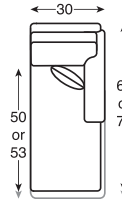

# 1 SELECT YOUR FRAME (MEASUREMENTS):

(continued)

**8012 | Armless Sofa**  
 overall: w 69 d 40, 42 h 35.5  
 inside: w 69 d 22, 25 h 15.5  
 seat: 20 arm: 23.75

**8015 | Armless Love Seat**  
 overall: w 46 d 40, 42 h 35.5  
 inside: w 46 d 22, 25 h 15.5  
 seat: 20 arm: 23.75

**8018 | Corner Chair**  
 overall: w 40, 42 d 40, 42 h 35.5  
 inside: w 22 d 22, 25 h 15.5  
 seat: 20

**8013 | LAF Love Seat**  
 overall: w 53 d 40, 42 h 35.5  
 inside: w 46 d 22, 25 h 15.5  
 seat: 20 arm: 23.75

**8014 | RAF Love Seat**  
 overall: w 53 d 40, 42 h 35.5  
 inside: w 46 d 22, 25 h 15.5  
 seat: 20 arm: 23.75

**8019 | Armless Wedge**  
 overall: w 70, 74 d 40, 42 h 35.5  
 inside: d 22, 25 h 15.5  
 seat: 20

**8016 | LAF Chaise**  
 overall: w 30 d 68, 71 h 35.5  
 inside: w 23 d 50, 53 h 35.5  
 seat: 20 arm: 23.75  
 arm length based on depth:  
 depth: 68: arm length 40  
 depth: 71: arm length 42  
 T-Cushion only