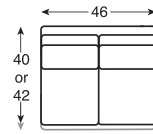

8007 | Ottoman  
overall: w 28.5 d 20.5 h  
19

8008 | LAF Sofa  
overall: w 76 d 40, 42 h  
35.5 inside: w 69 d 22, 25 h  
15.5 seat: 20 arm: 23.75

8010 | LAF Corner Sofa  
overall: w 91, 94 d 40, 42 h  
35.5 inside: w 84, 87 d 22, 25 h  
15.5 seat: 20 arm: 23.75

8009 | RAF Sofa  
overall: w 76 d 40, 42 h  
35.5 inside: w 69 d 22, 25 h  
15.5 seat: 20 arm: 23.75

8011 | RAF Corner Sofa  
overall: w 91, 94 d 40, 42 h  
35.5 inside: w 84, 87 d 22, 25 h  
15.5 seat: 20 arm: 23.75

# 1 SELECT YOUR FRAME (MEASUREMENTS):

(continued)

**8012 | Armless Sofa**  
 overall: w 69 d 40, 42 h 35.5  
 inside: w 69 d 22, 25 h 15.5  
 seat: 20 arm: 23.75

**8015 | Armless Love Seat**  
 overall: w 46 d 40, 42 h 35.5  
 inside: w 46 d 22, 25 h 15.5  
 seat: 20 arm: 23.75

**8018 | Corner Chair**  
 overall: w 40, 42 d 40, 42 h 35.5  
 inside: w 22 d 22, 25 h 15.5  
 seat: 20

**8013 | LAF Love Seat**  
 overall: w 53 d 40, 42 h 35.5  
 inside: w 46 d 22, 25 h 15.5  
 seat: 20 arm: 23.75