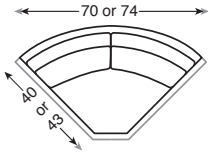

8009 | RAF Sofa  
overall: w 76 d 40, 42 h  
35.5 inside: w 69 d 22, 25 h  
15.5 seat: 20 arm: 23.75

8011 | RAF Corner Sofa  
overall: w 91, 94 d 40, 42 h  
35.5 inside: w 84, 87 d 22, 25 h  
15.5 seat: 20 arm: 23.75

# 1 SELECT YOUR FRAME (MEASUREMENTS):

(continued)

**8012 | Armless Sofa**  
 overall: w 69 d 40, 42 h 35.5  
 inside: w 69 d 22, 25 h 15.5  
 seat: 20 arm: 23.75

**8015 | Armless Love Seat**  
 overall: w 46 d 40, 42 h 35.5  
 inside: w 46 d 22, 25 h 15.5  
 seat: 20 arm: 23.75

**8018 | Corner Chair**  
 overall: w 40, 42 d 40, 42 h 35.5  
 inside: w 22 d 22, 25 h 15.5  
 seat: 20

**8013 | LAF Love Seat**  
 overall: w 53 d 40, 42 h 35.5  
 inside: w 46 d 22, 25 h 15.5  
 seat: 20 arm: 23.75

**8014 | RAF Love Seat**  
 overall: w 53 d 40, 42 h 35.5  
 inside: w 46 d 22, 25 h 15.5  
 seat: 20 arm: 23.75

**8019 | Armless Wedge**  
 overall: w 70, 74 d 40, 42 h 35.5  
 inside: d 22, 25 h 15.5  
 seat: 20