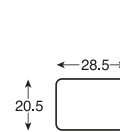

8003 | Apartment Sofa overall:  
w 76 d 38, 40, 42 h 35.5 inside:  
w 62 d 19, 22, 25 h 15.5 seat:  
20 arm: 23.75

8005 | Love Seat  
overall: w 58 d 38, 40, 42 h  
35.5 inside: w 44 d 19, 22, 25 h  
15.5 seat: 20 arm: 23.75

8004 | Love Seat  
overall: w 64 d 38, 40, 42 h  
35.5 inside: w 50 d 19, 22, 25 h  
15.5 seat: 20 arm: 23.75

8006 | Chair  
overall: w 35 d 38, 40, 42 h  
35.5 inside: w 22 d 19, 22, 25 h  
15.5 seat: 20 arm: 23.75

8006SW | Swivel Chair  
overall: w 35 d 38, 40, 42 h  
35.5 inside: w 22 d 19, 22, 25 h  
15.5 seat: 20 arm: 23.75

8006SG | Swivel Glider overall:  
w 35 d 38, 40, 42 h 35.5 inside:  
w 22 d 19, 22, 25 h 15.5 seat:  
20 arm: 23.75