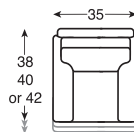

## PROFILES CUSTOMIZATION CHECKLIST

Schematics scale: 1/4 inch = 12 Inches

ALL FRAMES AVAILABLE BY THE INCH.

8001 | Sofa  
overall: w 88 d 38, 40, 42 h  
35.5 inside: w 74 d 19, 22, 25 h  
15.5 seat: 20 arm: 23.75

8002 | Sofa  
overall: w 82 d 38, 40, 42 h  
35.5 inside: w 68 d 19, 22, 25 h  
15.5 seat: 20 arm: 23.75

8003 | Apartment Sofa overall:  
w 76 d 38, 40, 42 h 35.5 inside:  
w 62 d 19, 22, 25 h 15.5 seat:  
20 arm: 23.75

8005 | Love Seat  
overall: w 58 d 38, 40, 42 h  
35.5 inside: w 44 d 19, 22, 25 h  
15.5 seat: 20 arm: 23.75

8004 | Love Seat  
overall: w 64 d 38, 40, 42 h  
35.5 inside: w 50 d 19, 22, 25 h  
15.5 seat: 20 arm: 23.75

8006 | Chair  
overall: w 35 d 38, 40, 42 h  
35.5 inside: w 22 d 19, 22, 25 h  
15.5 seat: 20 arm: 23.75