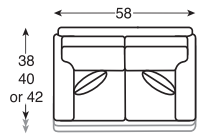

## PROFILES CUSTOMIZATION CHECKLIST

Schematics scale: 1/4 inch = 12 Inches

### 1 SELECT YOUR FRAME (MEASUREMENTS):

All PROFILES frames, except the Sectionals and Chaises, are available as 38", 40", or 42" depths. Sectional frames are available as 40" or 42" depths and Chaise frames are available as 68" or 71" depths. Sectional Corner Sofas are available as 91" or 94" widths. Wedge armless sofas are available as 70" or 74" widths. Keep in mind that certain arm choices may change the width of the piece you are creating. Width varies based on arm selection. Please refer to the PROFILES price list for a Variable Width Chart by Arm.

ALL FRAMES AVAILABLE BY THE INCH.

8001 | Sofa  
overall: w 88 d 38, 40, 42 h  
35.5 inside: w 74 d 19, 22, 25 h  
15.5 seat: 20 arm: 23.75

8002 | Sofa  
overall: w 82 d 38, 40, 42 h  
35.5 inside: w 68 d 19, 22, 25 h  
15.5 seat: 20 arm: 23.75

8003 | Apartment Sofa overall:  
w 76 d 38, 40, 42 h 35.5 inside:  
w 62 d 19, 22, 25 h 15.5 seat:  
20 arm: 23.75

8005 | Love Seat  
overall: w 58 d 38, 40, 42 h  
35.5 inside: w 44 d 19, 22, 25 h  
15.5 seat: 20 arm: 23.75