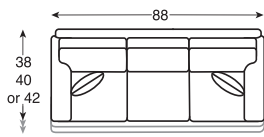

8001 | Sofa
overall: w 88 d 38, 40, 42 h
35.5 inside: w 74 d 19, 22, 25 h
15.5 seat: 20 arm: 23.75