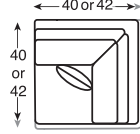

8009 | RAF Sofa  
overall: w 76 d 40, 42 h  
35.5 inside: w 69 d 22, 25 h  
15.5 seat: 20 arm: 23.75

8011 | RAF Corner Sofa  
overall: w 91, 94 d 40, 42 h  
35.5 inside: w 84, 87 d 22, 25 h  
15.5 seat: 20 arm: 23.75

# 1 SELECT YOUR FRAME (MEASUREMENTS):

(continued)

**8012 | Armless Sofa**  
 overall: w 69 d 40, 42 h 35.5  
 inside: w 69 d 22, 25 h 15.5  
 seat: 20 arm: 23.75

**8015 | Armless Love Seat**  
 overall: w 46 d 40, 42 h 35.5  
 inside: w 46 d 22, 25 h 15.5  
 seat: 20 arm: 23.75

**8018 | Corner Chair**  
 overall: w 40, 42 d 40, 42 h 35.5  
 inside: w 22 d 22, 25 h 15.5  
 seat: 20

**8013 | LAF Love Seat**  
 overall: w 53 d 40, 42 h 35.5  
 inside: w 46 d 22, 25 h 15.5  
 seat: 20 arm: 23.75

**8014 | RAF Love Seat**  
 overall: w 53 d 40, 42 h 35.5  
 inside: w 46 d 22, 25 h 15.5  
 seat: 20 arm: 23.75

**8019 | Armless Wedge**  
 overall: w 70, 74 d 40, 42 h 35.5  
 inside: d 22, 25 h 15.5  
 seat: 20