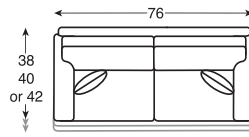

## PROFILES CUSTOMIZATION CHECKLIST

Schematics scale: 1/4 inch = 12 Inches

### 1 SELECT YOUR FRAME (MEASUREMENTS):

All PROFILES frames, except the Sectionals and Chaises, are available as 38", 40", or 42" depths. Sectional frames are available as 40" or 42" depths and Chaise frames are available as 68" or 71" depths. Sectional Corner Sofas are available as 91" or 94" widths. Wedge armless sofas are available as 70" or 74" widths. Keep in mind that certain arm choices may change the width of the piece you are creating. Width varies based on arm selection. Please refer to the PROFILES price list for a Variable Width Chart by Arm.

ALL FRAMES AVAILABLE BY THE INCH.

8001 | Sofa  
overall: w 88 d 38, 40, 42 h  
35.5 inside: w 74 d 19, 22, 25 h  
15.5 seat: 20 arm: 23.75

8002 | Sofa  
overall: w 82 d 38, 40, 42 h  
35.5 inside: w 68 d 19, 22, 25 h  
15.5 seat: 20 arm: 23.75

8003 | Apartment Sofa overall:  
w 76 d 38, 40, 42 h 35.5 inside:  
w 62 d 19, 22, 25 h 15.5 seat:  
20 arm: 23.75

8005 | Love Seat  
overall: w 58 d 38, 40, 42 h  
35.5 inside: w 44 d 19, 22, 25 h  
15.5 seat: 20 arm: 23.75