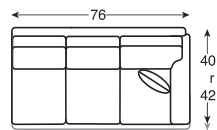

8003 | Apartment Sofa overall:  
w 76 d 38, 40, 42 h 35.5 inside:  
w 62 d 19, 22, 25 h 15.5 seat:  
20 arm: 23.75

8005 | Love Seat  
overall: w 58 d 38, 40, 42 h  
35.5 inside: w 44 d 19, 22, 25 h  
15.5 seat: 20 arm: 23.75

8004 | Love Seat  
overall: w 64 d 38, 40, 42 h  
35.5 inside: w 50 d 19, 22, 25 h  
15.5 seat: 20 arm: 23.75

8006 | Chair  
overall: w 35 d 38, 40, 42 h  
35.5 inside: w 22 d 19, 22, 25 h  
15.5 seat: 20 arm: 23.75

8006SW | Swivel Chair  
overall: w 35 d 38, 40, 42 h  
35.5 inside: w 22 d 19, 22, 25 h  
15.5 seat: 20 arm: 23.75

8006SG | Swivel Glider overall:  
w 35 d 38, 40, 42 h 35.5 inside:  
w 22 d 19, 22, 25 h 15.5 seat:  
20 arm: 23.75

8007 | Ottoman  
overall: w 28.5 d 20.5 h  
19

8008 | LAF Sofa  
overall: w 76 d 40, 42 h  
35.5 inside: w 69 d 22, 25 h  
15.5 seat: 20 arm: 23.75

8010 | LAF Corner Sofa  
overall: w 91, 94 d 40, 42 h  
35.5 inside: w 84, 87 d 22, 25 h  
15.5 seat: 20 arm: 23.75