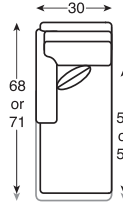

# 1 SELECT YOUR FRAME (MEASUREMENTS):

(continued)

**8012 | Armless Sofa**  
 overall: w 69 d 40, 42 h 35.5  
 inside: w 69 d 22, 25 h 15.5  
 seat: 20 arm: 23.75

**8015 | Armless Love Seat**  
 overall: w 46 d 40, 42 h 35.5  
 inside: w 46 d 22, 25 h 15.5  
 seat: 20 arm: 23.75

**8018 | Corner Chair**  
 overall: w 40, 42 d 40, 42 h 35.5  
 inside: w 22 d 22, 25 h 15.5  
 seat: 20

**8013 | LAF Love Seat**  
 overall: w 53 d 40, 42 h 35.5  
 inside: w 46 d 22, 25 h 15.5  
 seat: 20 arm: 23.75

**8014 | RAF Love Seat**  
 overall: w 53 d 40, 42 h 35.5  
 inside: w 46 d 22, 25 h 15.5  
 seat: 20 arm: 23.75

**8019 | Armless Wedge**  
 overall: w 70, 74 d 40, 42 h 35.5  
 inside: d 22, 25 h 15.5  
 seat: 20

**8016 | LAF Chaise**  
 overall: w 30 d 68, 71 h 35.5  
 inside: w 23 d 50, 53 h 35.5  
 seat: 20 arm: 23.75  
 arm length based on depth:  
 depth: 68: arm length 40  
 depth: 71: arm length 42  
 T-Cushion only