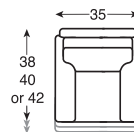

8006SG | Swivel Glider overall:
w 35 d 38, 40, 42 h 35.5 inside:
w 22 d 19, 22, 25 h 15.5 seat:
20 arm: 23.75