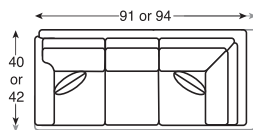

8003 | Apartment Sofa overall:  
w 76 d 38, 40, 42 h 35.5 inside:  
w 62 d 19, 22, 25 h 15.5 seat:  
20 arm: 23.75

8005 | Love Seat  
overall: w 58 d 38, 40, 42 h  
35.5 inside: w 44 d 19, 22, 25 h  
15.5 seat: 20 arm: 23.75

8004 | Love Seat  
overall: w 64 d 38, 40, 42 h  
35.5 inside: w 50 d 19, 22, 25 h  
15.5 seat: 20 arm: 23.75

8006 | Chair  
overall: w 35 d 38, 40, 42 h  
35.5 inside: w 22 d 19, 22, 25 h  
15.5 seat: 20 arm: 23.75

8006SW | Swivel Chair  
overall: w 35 d 38, 40, 42 h  
35.5 inside: w 22 d 19, 22, 25 h  
15.5 seat: 20 arm: 23.75

8006SG | Swivel Glider overall:  
w 35 d 38, 40, 42 h 35.5 inside:  
w 22 d 19, 22, 25 h 15.5 seat:  
20 arm: 23.75

8007 | Ottoman  
overall: w 28.5 d 20.5 h  
19

8008 | LAF Sofa  
overall: w 76 d 40, 42 h  
35.5 inside: w 69 d 22, 25 h  
15.5 seat: 20 arm: 23.75

8010 | LAF Corner Sofa  
overall: w 91, 94 d 40, 42 h  
35.5 inside: w 84, 87 d 22, 25 h  
15.5 seat: 20 arm: 23.75