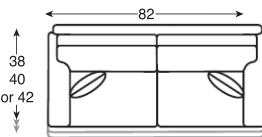

## PROFILES CUSTOMIZATION CHECKLIST

Schematics scale: 1/4 inch = 12 Inches

### 1 SELECT YOUR FRAME (MEASUREMENTS):

All PROFILES frames, except the Sectionals and Chaises, are available as 38", 40", or 42" depths. Sectional frames are available as 40" or 42" depths and Chaise frames are available as 68" or 71" depths. Sectional Corner Sofas are available as 91" or 94" widths. Wedge armless sofas are available as 70" or 74" widths. Keep in mind that certain arm choices may change the width of the piece you are creating. Width varies based on arm selection. Please refer to the PROFILES price list for a Variable Width Chart by Arm.

ALL FRAMES AVAILABLE BY THE INCH.

8001 | Sofa  
overall: w 88 d 38, 40, 42 h  
35.5 inside: w 74 d 19, 22, 25 h  
15.5 seat: 20 arm: 23.75

8002 | Sofa  
overall: w 82 d 38, 40, 42 h  
35.5 inside: w 68 d 19, 22, 25 h  
15.5 seat: 20 arm: 23.75