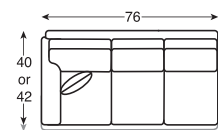

8008 | LAF Sofa
overall: w 76 d 40, 42 h
35.5 inside: w 69 d 22, 25 h
15.5 seat: 20 arm: 23.75